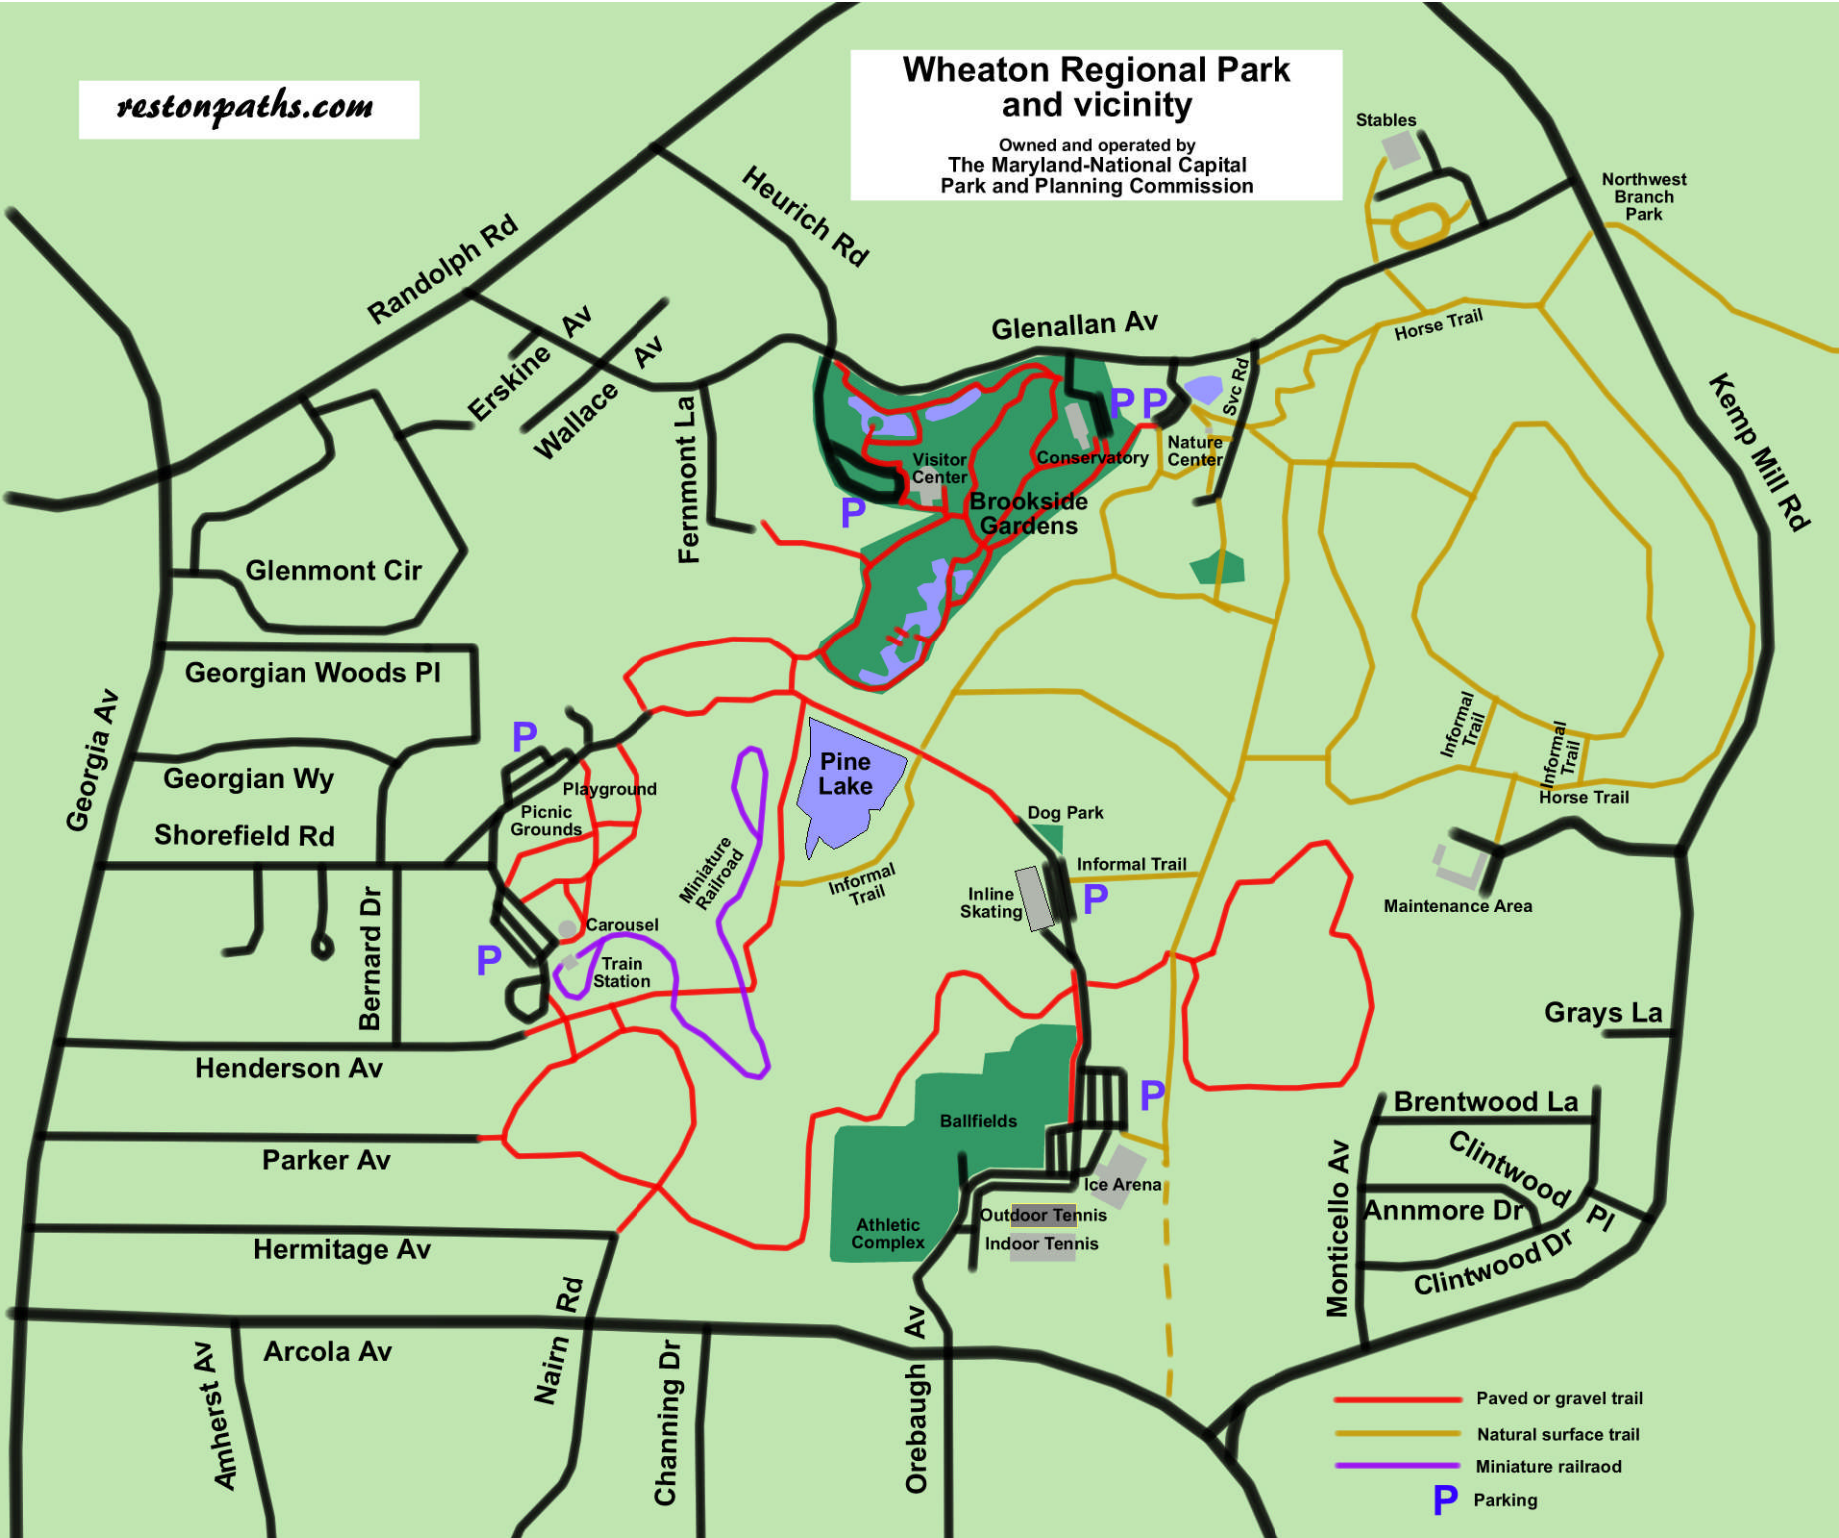

restonpaths.com

Wheaton Regional Park and vicinity

Owned and operated by
The Maryland-National Capital
Park and Planning Commission

-  Paved or gravel trail
-  Natural surface trail
-  Miniature railroad
-  Parking