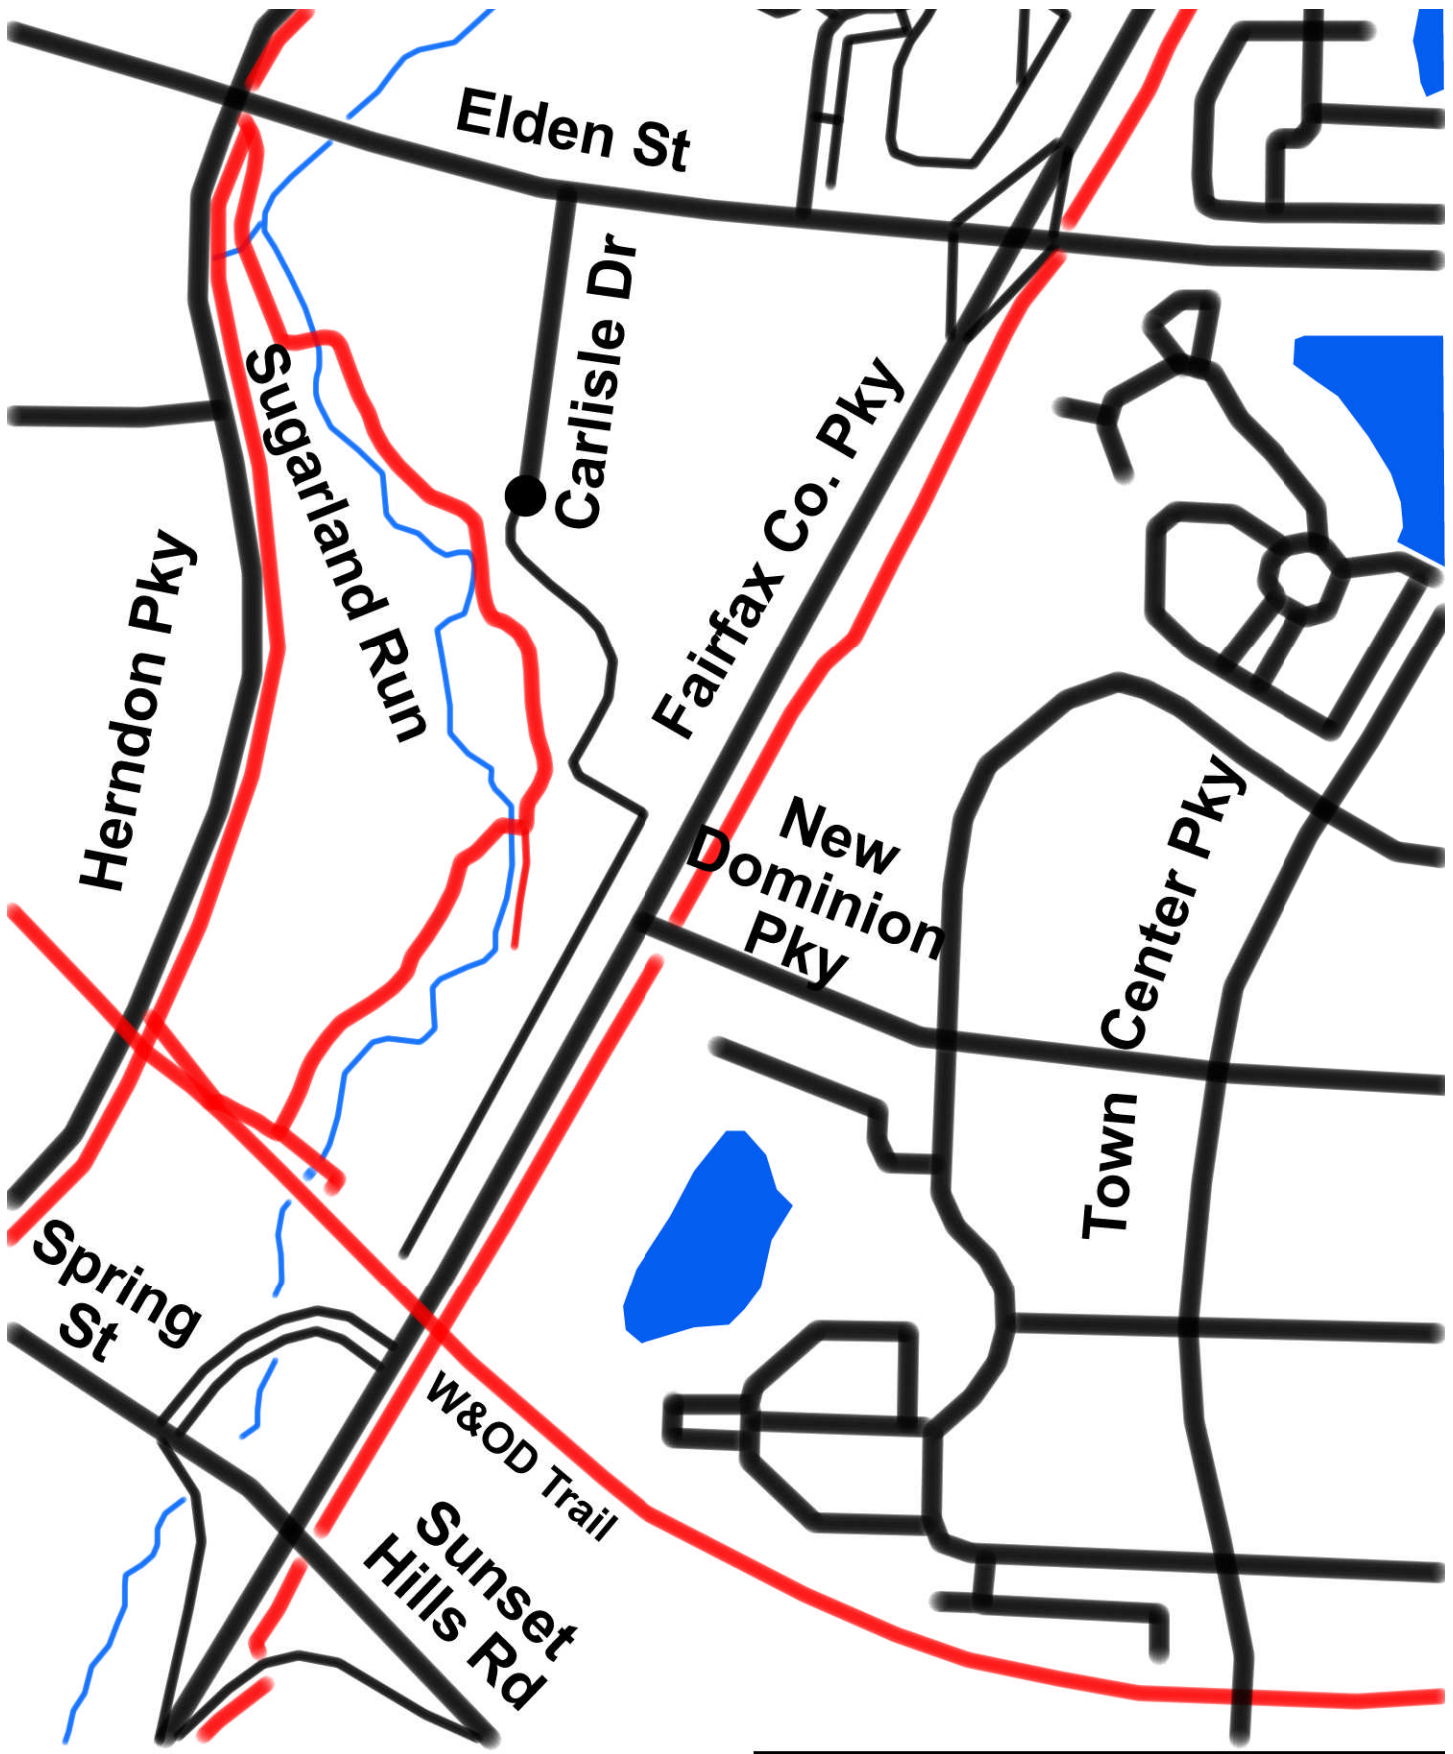

Sugarland Run Wiehle Ave. North

restonpaths.com

Sugarland Run Trail System
South of Elden Street