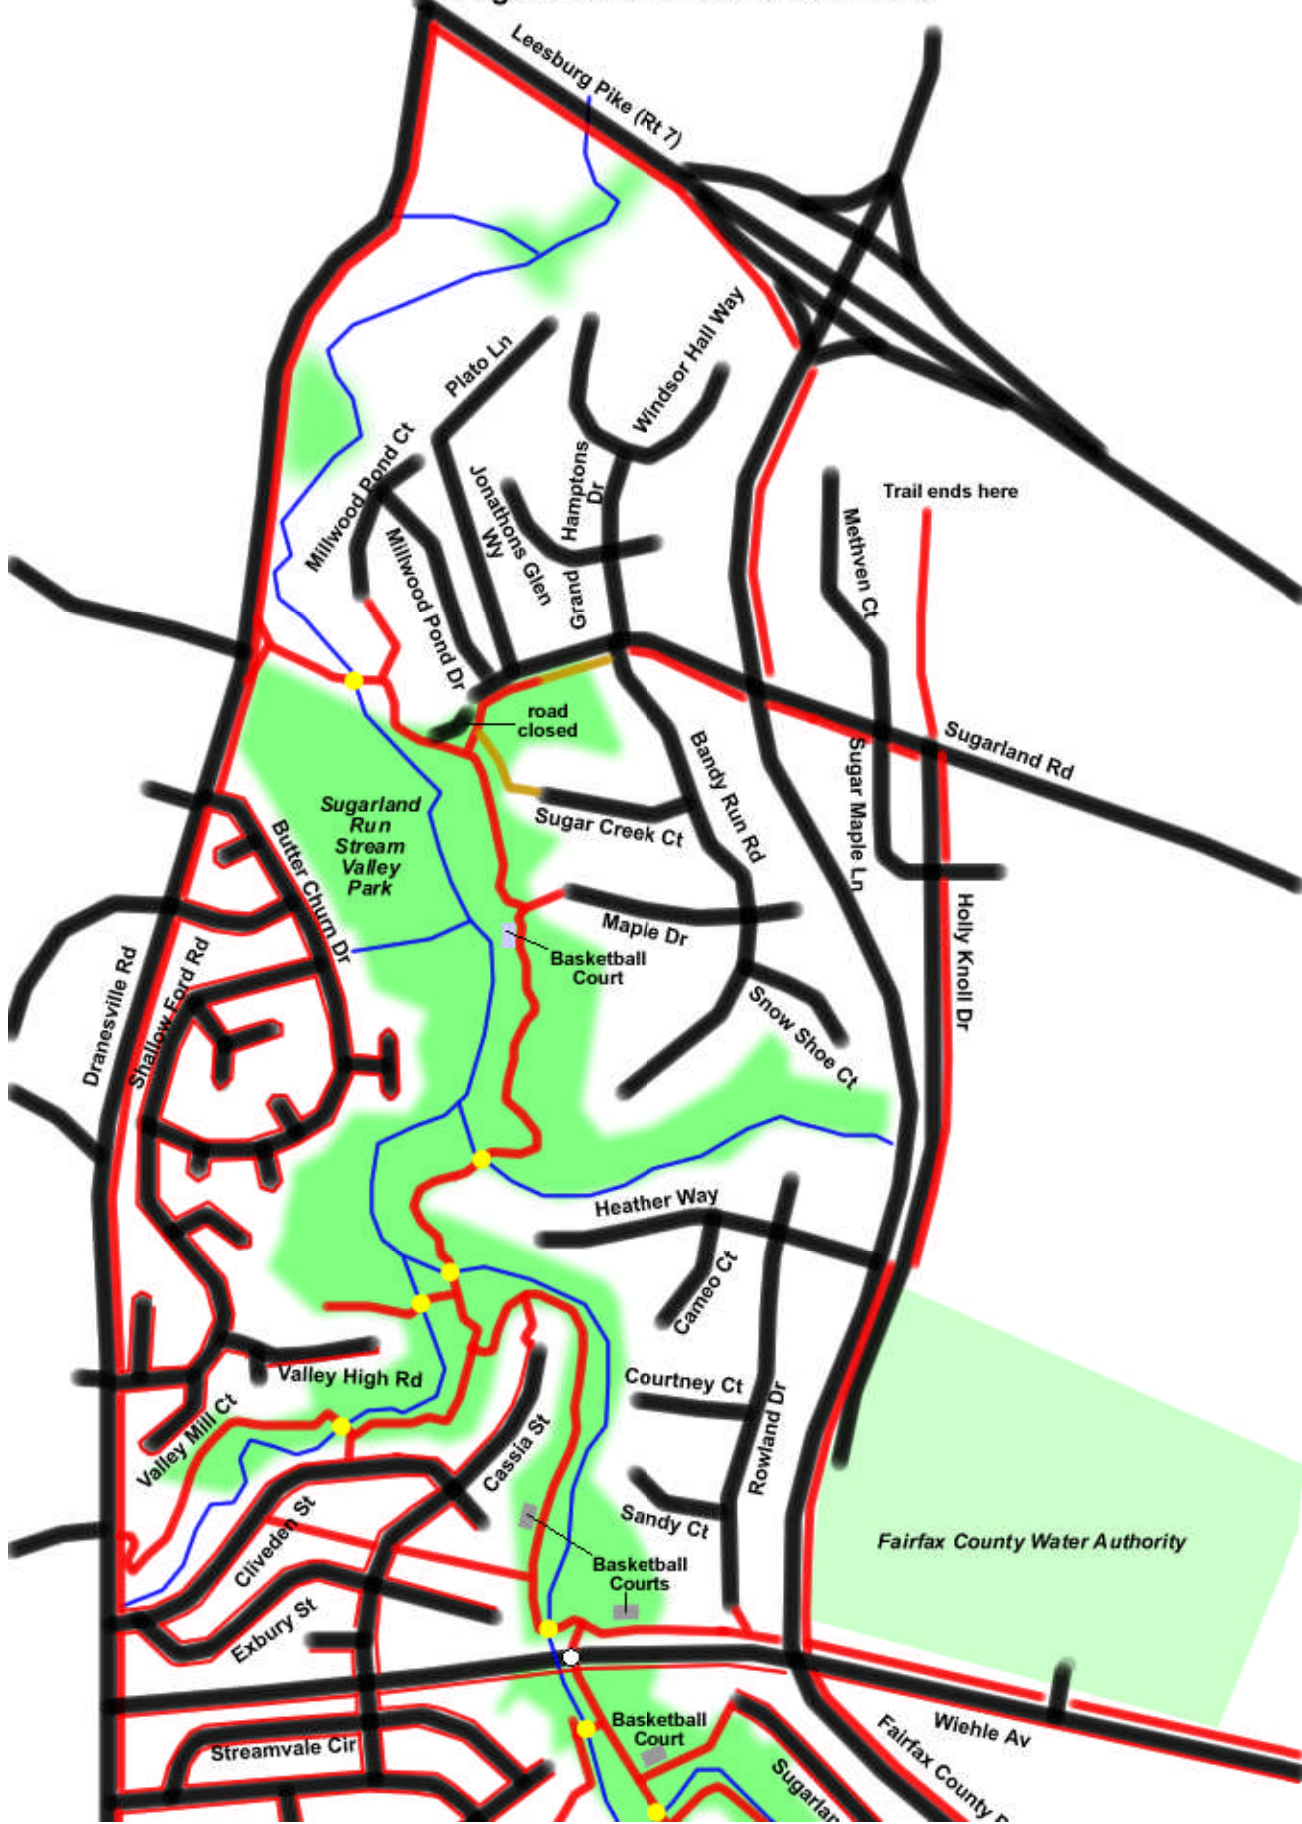

Sugarland Run Wiehle Ave. North

restonpaths.com

Sugarland Run Trail System
South of Elden Street