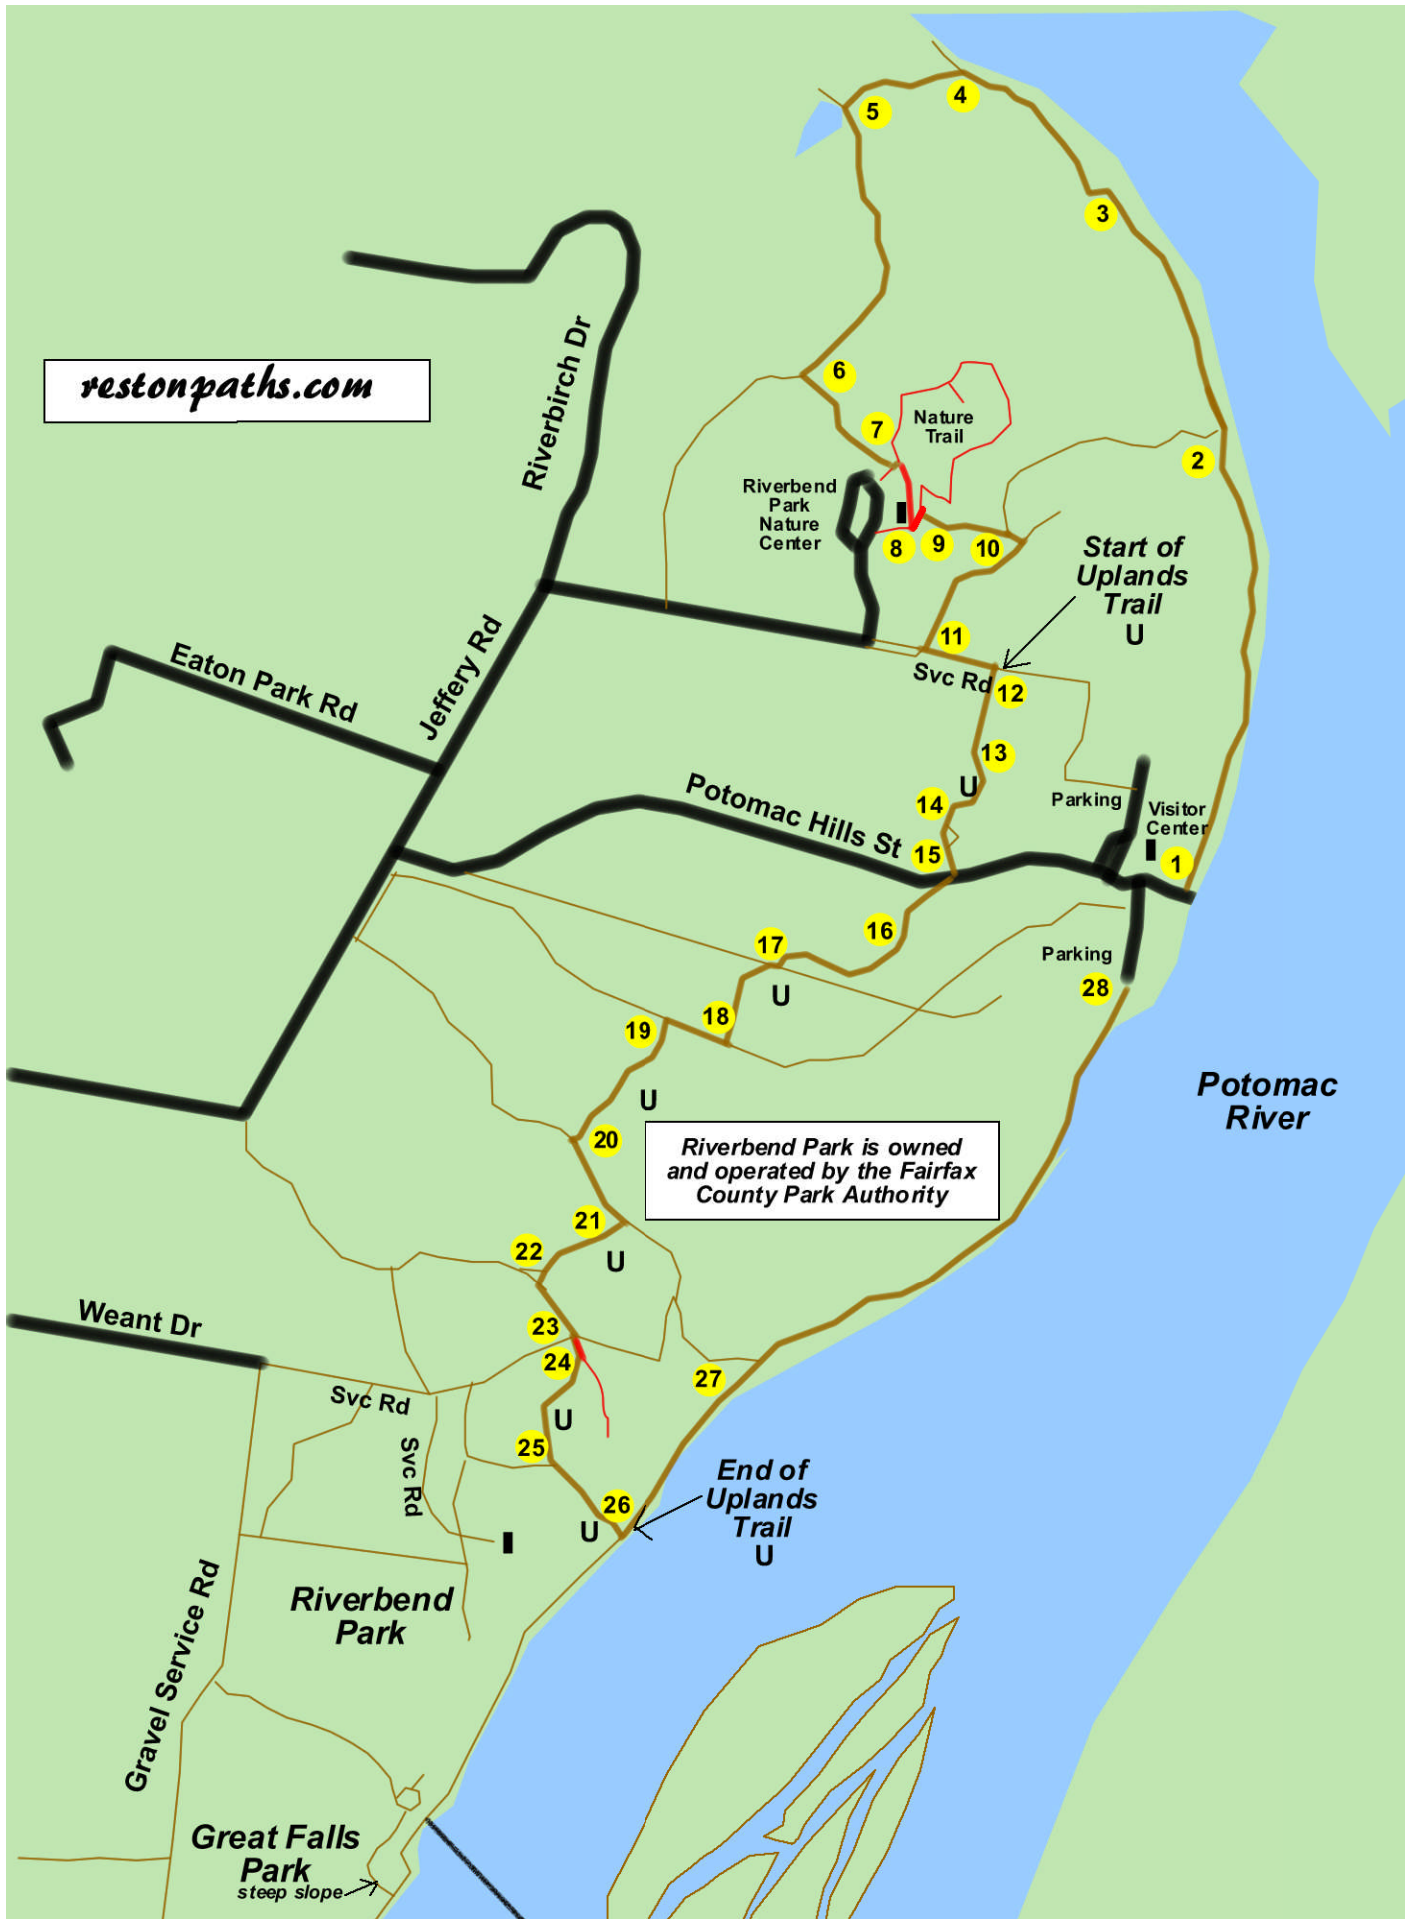

restonpaths.com

Riverbend Park is owned and operated by the Fairfax County Park Authority

Potomac River

Riverbend Park

Great Falls Park
steep slope